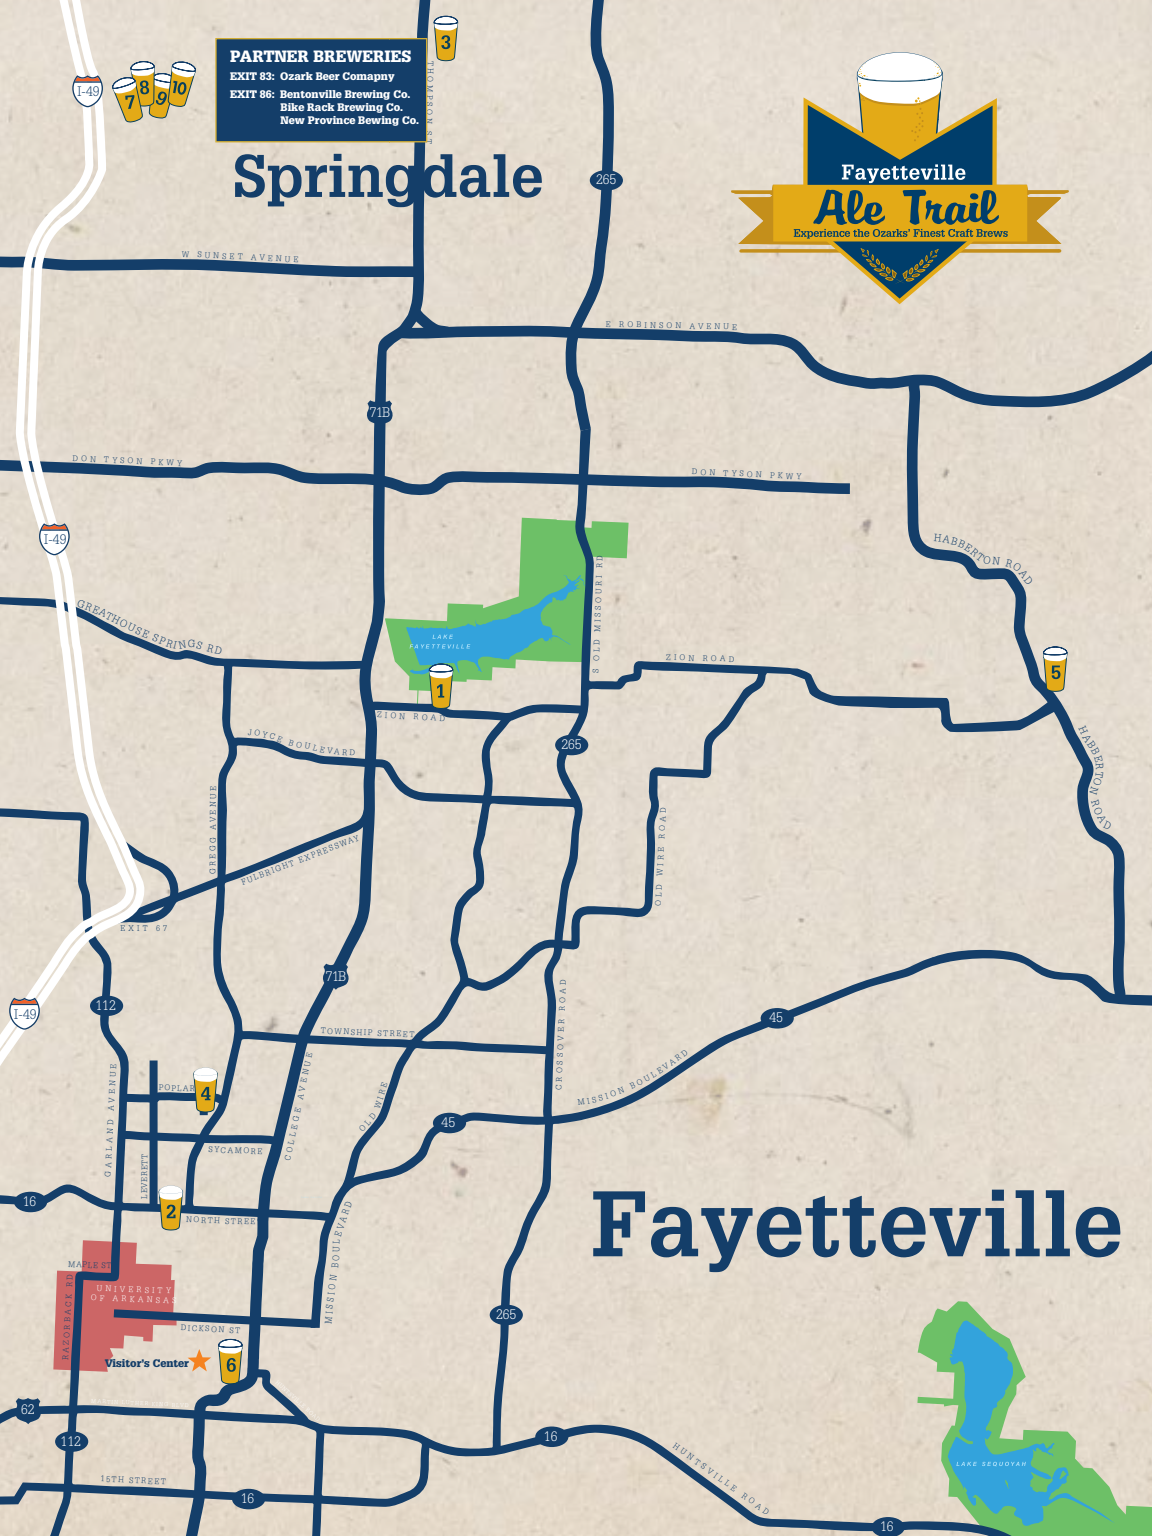

Springdale

Fayetteville